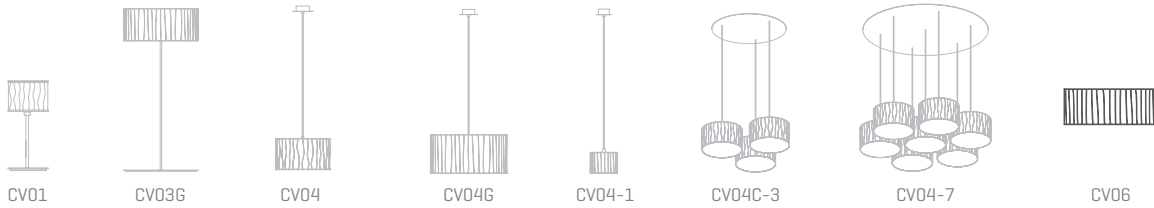

Curvas

ref. **CV06**

Wall sconce

17,7in

6,7in

4,7in

Curvas Collection

MATERIAL FINISHES

LAMPSHADE

Glass

One color to choose

SUPPORT

Stainless steel

MOUNTING OPTIONS

Wall sconce

RECOMMENDED BULBS

120V - 60Hz

 E12 Candel - Max. 2x60 W

 E12LED - Max. 2x7W

OTHER TECHNICAL DATA

NET WEIGHT

3,7lb

PACKAGING

24x10,6x7,9in

6,5lb

ELECTRICAL FEATURES

CERTIFICATIONS

Curvas

ref. **CV06**

Suitable for indoor use, at 77°F

Apta para uso interior a temperatura ambiente de 77°F

Box contains | Contenido de la caja: