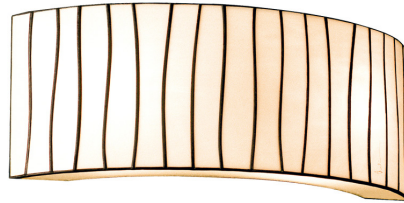

Curvas

ref. **CV06**

Wall sconce

17,7in

6,7in

4,7in

Curvas Collection

MATERIAL FINISHES

LAMPSHADE

Glass

One color to choose

SUPPORT

Stainless steel

MOUNTING OPTIONS

Wall sconce

RECOMMENDED BULBS