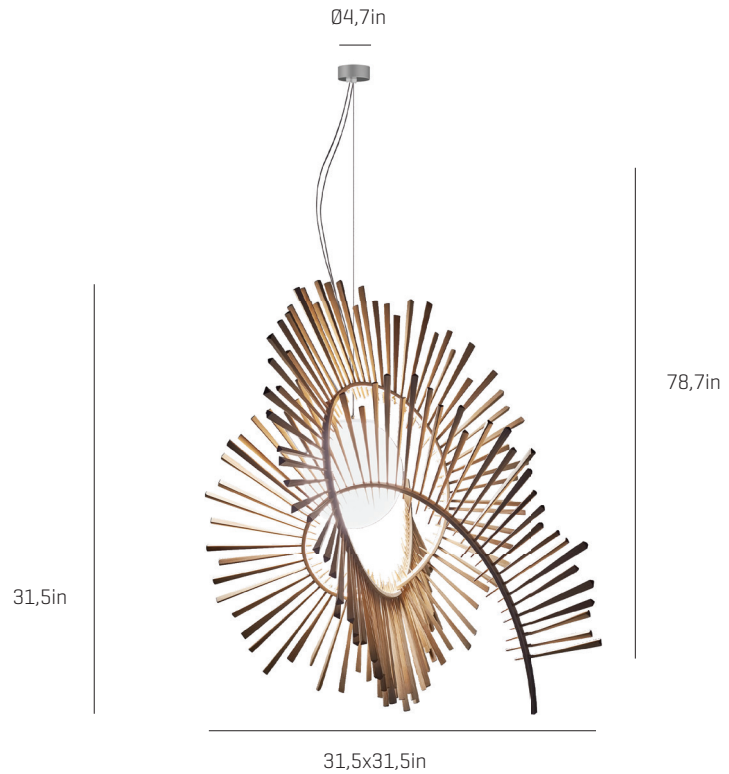

Aimei

LED

ref. **A104**

LED / DIMMABLE

Pendant lamp

Aimei Collection

A104

MATERIAL FINISHES

LAMPSHADE

Ash wood

CANOPY AND CABLE

Steel gloss nickel-plated

Transparent cable

LIGHT SOURCE BUILT-IN

120V - 60Hz

8W 3000K 1067lm built-in
upon request 2700K 960lm