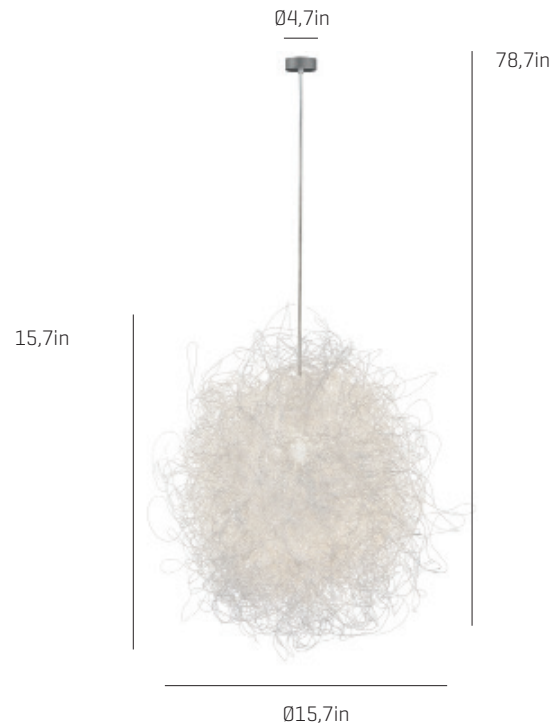

# Pili

ref. **PL04**

Pendant lamp

### LAMPSHADE

Painted stainless steel thread

One color

### CANOPY AND CABLE

Steel gloss nickel-plated

Transparent cable

### PACKAGING

17,3x17,3x15,7in

5,5lb