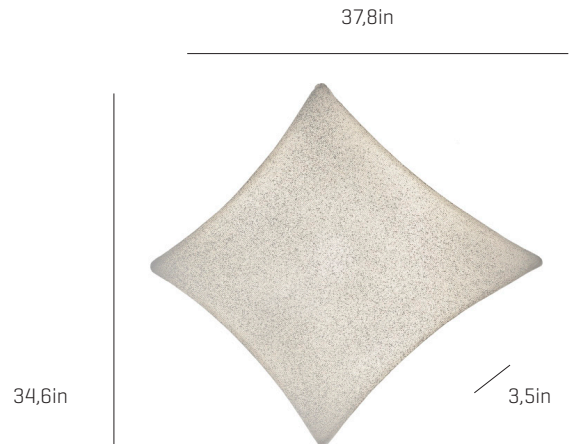

Kite

LED

ref. **KT06-LD**

LED / DIMMABLE

Wall sconce & Ceiling flush mount

SIMETECH® by arturo alvarez

INTERIOR DESIGN
**BEST OF
YEAR 2014**

Innovative translucent shading
lighting solution