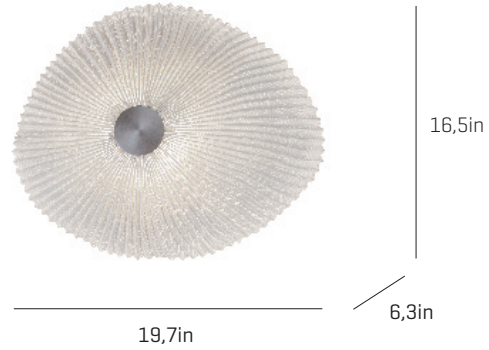

Onn

LED

ref. **ON06-LD**

LED / DIMMABLE

Wall sconce & ceiling flush mount

Onn Collection

ON02

ON04

ON04G

ON06

ON06G

MATERIAL FINISHES

LAMPSHADE

Painted stainless steel

One color

CANOPY AND CABLE