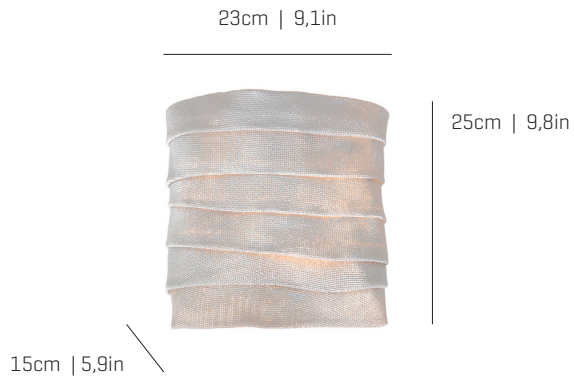

## Kala

LED

ref. **KL06-LD**

LED / DIMMABLE

Wall lamp

Aplique

Kala Collection

KL06