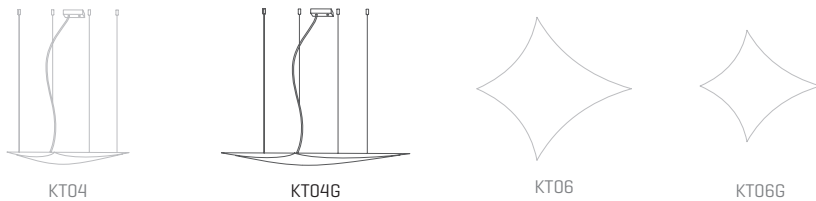

Kite Collection

MATERIAL FINISHES

LAMPSHADE

SIMETECH® by arturo alvarez
One color to choose

Painted steel

CANOPY AND CABLE

Stainless steel

Transparent cable

LIGHT SOURCE BUILT IN

100~277V - 60Hz

□□□□ 48W 3000K 7560lm built-in
upon request 2700K 7272lm

Dimming system: 0-10V
upon request PHASE CONTROL (only 120V)

OTHER TECHNICAL DATA

NET WEIGHT

23,4lb

PACKAGING

39,4x39,4x4,7in
28,7lb

ELECTRICAL FEATURES

CERTIFICATIONS