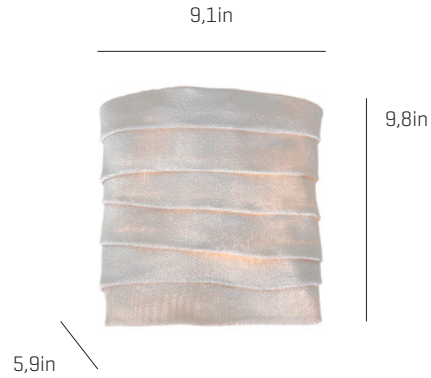

## Kala

LED

ref. **KL06-LD**

LED / DIMMABLE

Wall sconce

Kala Collection

KL06

### MATERIAL FINISHES

#### LAMPSHADE

Painted stainless steel

One colour to choose