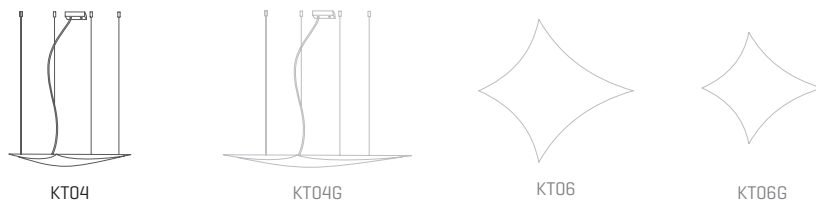

Kite Collection

MATERIAL FINISHES

LAMPSHADE

SIMETECH® by arturo alvarez
One color to choose

Painted steel
Inside diffuser

CANOPY AND CABLE

Stainless steel
Transparent cable

LIGHT SOURCE BUILT IN