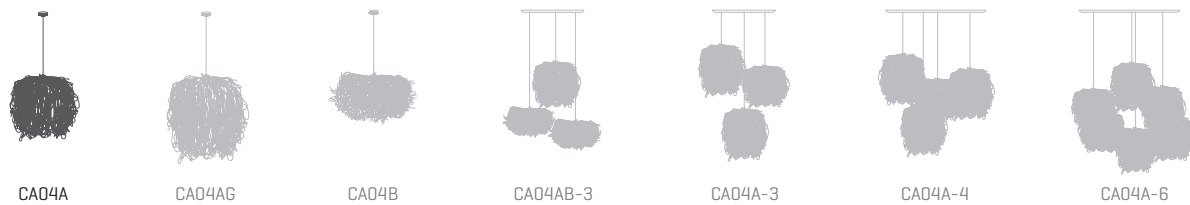

Caos

ref. CA04A

Pendant lamp

Caos Collection

MATERIAL FINISHES

LAMPSHADE

Cord

One color to choose

Stainless steel

CANOPY AND CABLE

Steel gloss nickel-plated

Black or transparent cable

RECOMMENDED BULBS

120V - 60Hz

 E26 Med. - Max. 1x100 W

 E26 Med. - Max. 1x42 W

 E26LED - Max. 1x13 W

upon request:

 GU24 - Max. 1x23 W

OTHER TECHNICAL DATA

NET WEIGHT

2,4lb

PACKAGING

17,3x17,3x15,7in

3,3lb

ELECTRICAL FEATURES

CERTIFICATIONS

Caos

ref. **CA04A**

Suitable for indoor use, at 77°F

Apta para uso interior a temperatura ambiente de 77°F

Box contains | Contenido de la caja: